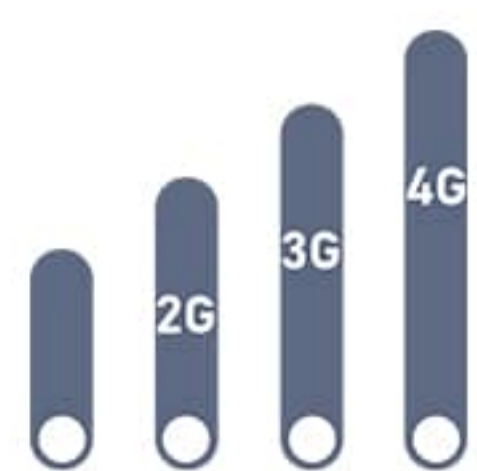

TD-G715A

Push-to-Talk Over Cellular(PoC) Radio

- Compact, durable, and easy-to-operate.
- Enables connected over 3G/4G/LTE and Wi-Fi for wide-area radio communications.
- With Cloud Server PTT system can be deployed quickly for GPS, SOS, Message, Dispatch...
- POC Radios take a lower cost than traditional radio systems.